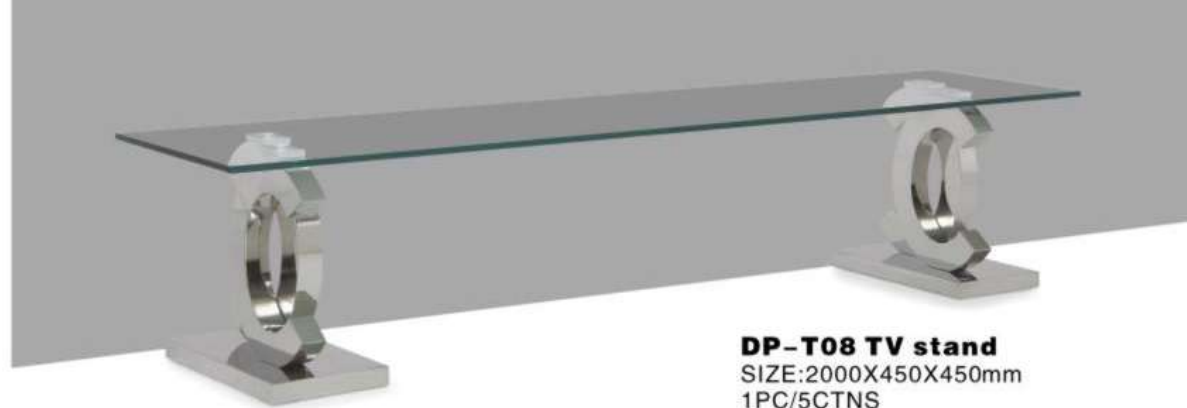

Dining chair Y73

Dining chair Y40

Console
X01:1400*450*850mm

Coffee table
C01 :1300*700*450mm

Tv stand
T01:1800*450*450mm

Dining table
D01 :
1600*900*750mm
1800*900*750mm

DP-F01 end table
SIZE:600X600X550mm
1PC/3CTNS

DP-D08 dining table

SIZE:1800X900X750mm
1PC/3CTNS

DP-Y40 dining chair

DP-X08 entrance

SIZE:1400X400X850mm
1PC/3CTNS

DP-T08 TV stand

SIZE:2000X450X450mm
1PC/5CTNS

DP-C08 coffee table

SIZE:1300X700X450mm
1PC/3CTNS

DP-F08 end table

SIZE:500X500X520mm
1PC/3CTNS

DP-D09 dining table
SIZE:1800X900X750mm
1PC/3CTNS
DP-Y29 dining chair

DP-C09 coffee table
SIZE:1300X700X450mm
1PC/3CTNS

DP-X09 entrance
SIZE:1400X400X850mm
1PC/3CTNS

DP-D10 dining table

SIZE:2000X1000X750mm
1PC/4CTNS

DP-Y09 dining chair

DP-C10 coffee table

SIZE:1300X700X450mm
1PC/4CTNS

DP-T10 TV stand

SIZE:2000X450X450mm
1PC/4CTNS

DP-X10 entrance