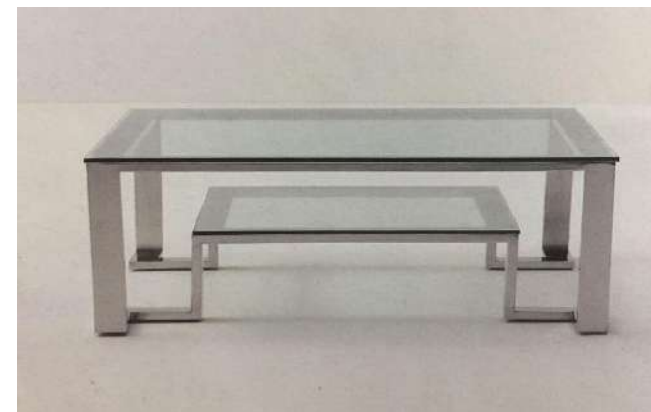

Console table
XC21: $1200 \times 400 \times 780 \text{mm}$

END TABLE
FC21: $500 \times 500 \times 550 \text{mm}$

CONSOLE TABLE
X14:1200*400*810mm

CONSOLE TABLE
X07:1200*400*800mm

CONSOLE TABLE
X11:1200*400*800mm

CONSOLE TABLE
C14:1300*700*450mm

COFFEE TABLE
C07:1300*700*450mm

COFFEE TABLE
C11:1000*1000*450mm

COFFEE TABLE
C11b:1300*700*450mm

END TABLE
F14:600*400*530mm

Coffee table CB09
Ø1000*450mm

Coffee Table CB13
1300*700*450mm