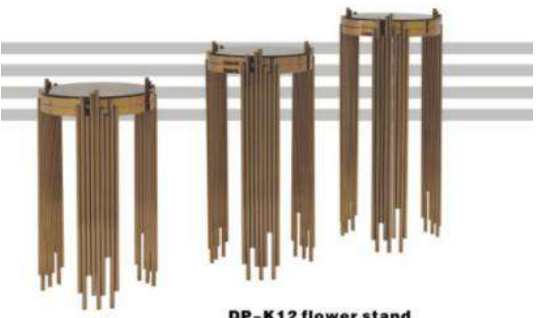

DP-D10 dining table

SIZE:2000X1000X750mm
1PC/4CTNS

DP-Y09 dining chair

DP-C10 coffee table

SIZE:1300X700X450mm
1PC/4CTNS

DP-T10 TV stand

SIZE:2000X450X450mm
1PC/4CTNS

DP-X10 entrance

SIZE:1500X400X780mm
1PC/4CTNS

DP-F10 end table

SIZE:600X600X600mm
1PC/4CTNS

DP-X12 entrance
 SIZE: 1500X450X780mm
 1PC/3CTNS

DP-C12 coffee table
 SIZE: 1300X700X450mm
 1PC/3CTNS

and cle
 with uni
 and als
 other fu
 Finely--
 you end

DP-F12 end table
 SIZE: ϕ 500XH660mm
 1PC/3CTNS

DP-K12 flower stand
 SIZE: ϕ 390X760/ ϕ 390X860/ ϕ 390X960mm
 1PC/3CTNS

DP-D13 dining table
SIZE:2000X1000X750mm
1PC/4CTNS
DP-Y38 dining chair
DP-Y58 dining chair