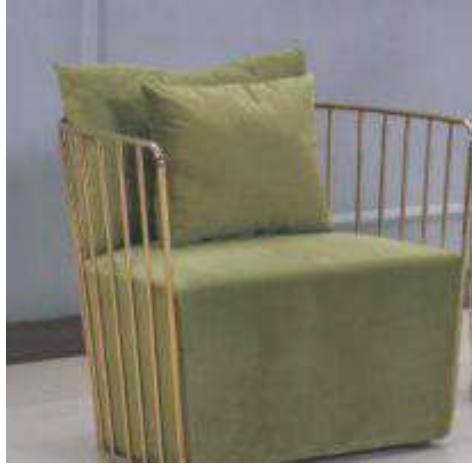

Sofa
YA04:770*750*700mm