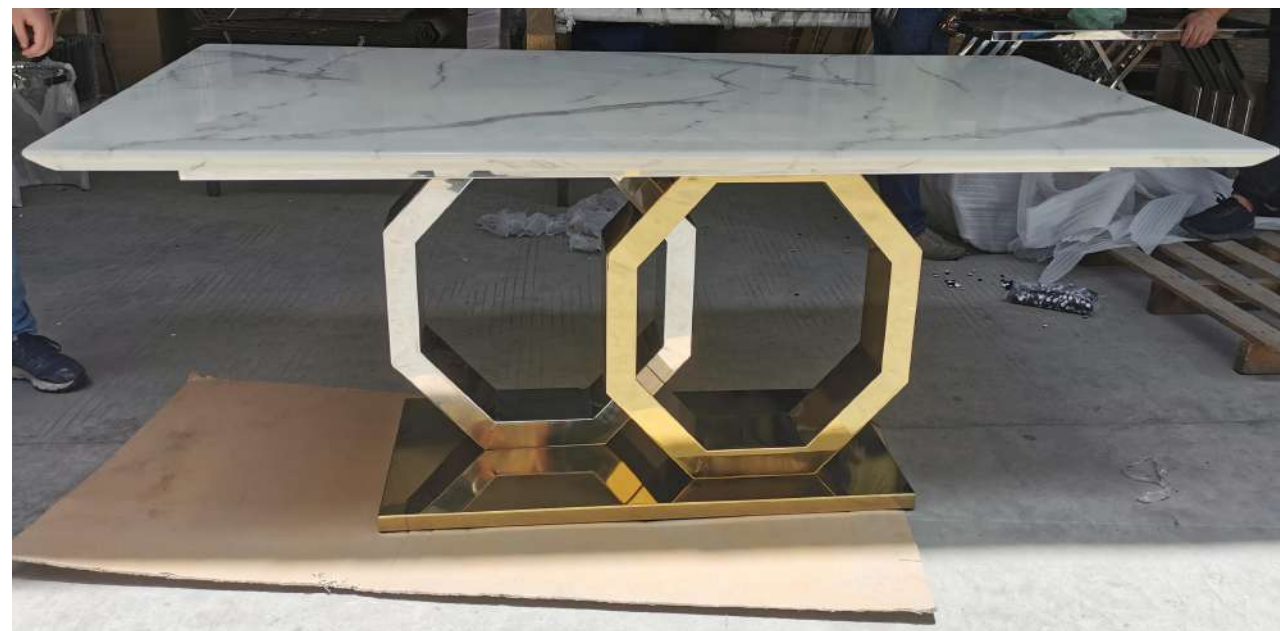

Sofa  
SO10:780\*700\*730mm

Sofa  
YA11: 690\*660\*820

Bar Chair  
YB11: 600\*630\*970

Sofa  
YA12:850\*820\*750

Sofa  
YA13:690\*890\*790

Sofa  
YA14:STANDARD

Sofa  
YA15:770\*850\*820

Sofa  
YA16

Dining table  
D008:2000\*1000\*750mm

Dining table  
D009:2000\*1000\*750mm

Dining table  
D010:2000\*1000\*750mm

Dining table  
D010W:2000\*1000\*750mm

End Table  
F010:500\*500\*500mm

Console  
D010W:1400\*400\*800mm