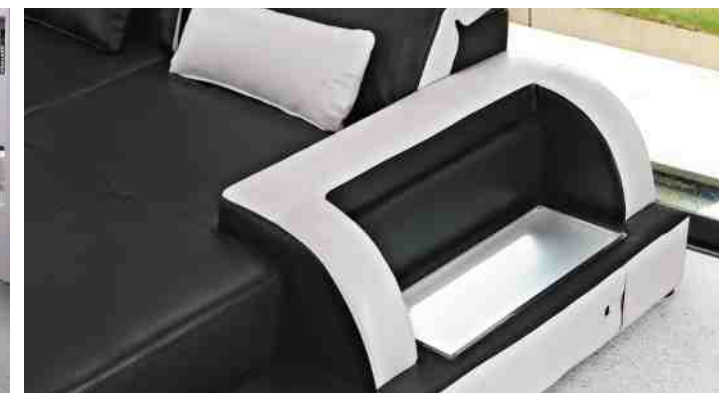

MODEL: #1145

Sectional: W.326×D.228×H.74cm
3seater: W.228×D.98×H.74cm
Chaise: W.98×D.228×H.74cm

Chaise: W.158×D.97×H.73cm
3Seater(two arms): W.228×D.97×H.74cm
SH: 42cm SD: 54cm

MODEL: #1219

Sectional: W.219×D.149×H.85cm
2seater: W.140×D.89×H.85cm
Chaise: W.79×D.149×H.85cm
SH: 45cm SD: 55cm

MODEL: #0762

Sectional: W.294×D.215×H.56/69/86cm
3seater: W.194×D.100×H.56/69/86cm
Chaise: W.100×D.215×H.56/69/86cm

Chair: W.118×D.100×H.56/69/86cm
Loveseat: W.180×D.100×H.56/69/86cm
Sofa: W.224×D.100×H.56/69/86cm
SH: 44cm SD: 55cm

MODEL: #0872

Sectional: W.319×D.392×H.72cm
3seater: W.203×D.100×H.72cm
Corner: W.116×D.116×H.72cm
2seater: W.152×D.100×H.72cm
Chaise: W.126×D.195×H.72cm
SH: 42cm SD: 57cm