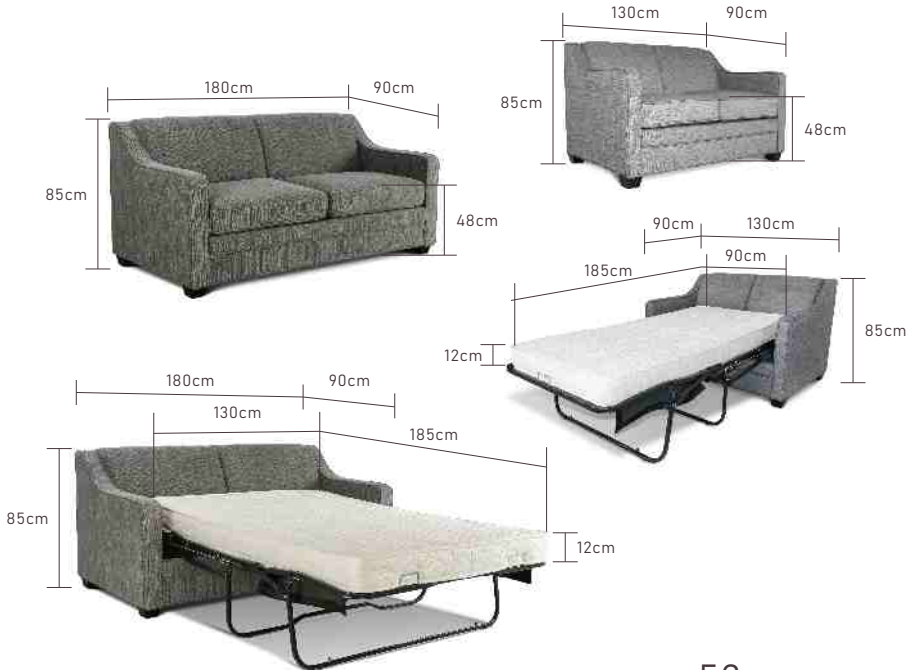

MODEL: #0929

0929 CHAIR

0929 SOFA

0929 OTTOMAN

1seater: W.87×D.96×H.77/92cm×SH.44cm
 2seater: W.180×D.88×H.79cm×SH.45cm
 3seater: W.225×D.88×H.79cm×SH.45cm
 Ottoman: W.78×D.78×H.40cm
 SD: 54/55cm

MODEL: #0880/0880B

0582 SOFABED OPEN

Sofa bed - 1B: L.130×W.97×H.91 × SH.46 cm
 Mattress Size: L.73×W.196×H.12 cm

Sofa bed - 2.5B: L.180×W.97×H.91 × SH.46 cm
 Mattress Size: L.133×W.196×H.12 cm

Sofa bed - 3B: L.200×W.97×H.91 × SH.46 cm
 Mattress Size: L.143×W.196×H.12 cm

Sofa bed - 3B: L.196×W.91×H.75×SH.48×SD.58 cm
Mattress Size: L.150×W.185×H.12 cm

MODEL: #1176

1176 2SOFABED

1176 3SOFABED

1176 SOFABED

1176 2SOFABED OPEN

1176 3SOFABED OPEN

1176 SOFABED OPEN

Sofa bed - 2B: L.130xW.90xH.85 x SH.48 cm
Mattress Size: L.90xW.185xH.12 cm

Sofa bed - 3B: L.180xW.90xH.85 x SH.48 cm
Mattress Size: L.130xW.185xH.12 cm

MATTRESS - A dream come true mattress

Warm care deep sleep, dream from now on, solid spring support soft and hard suitable, each layer with materials fit, healthy sleep needs skin-friendly comfortable fabric care, comfortable body can sleep for a lifetime.