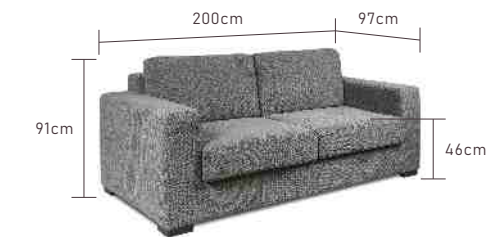

Sectional: W.308×D.240×H.76/95cm
 3seater: W.191×D.103×H.76/95cm
 Corner: W.117×D.117×H.76/95cm
 Chaise: W.117×D.123×H.76/95cm
 SH: 43cm SD: 57cm

MODEL: #0941

0941 SOFA

0941 SOFA

1seater: W.127×D.101×H.76cm
2seater: W.187×D.101×H.76cm
3seater: W.247×D.101×H.76cm
SH: 47cm SD: 63cm

MODEL: #0929

0929 CHAIR

0929 SOFA

0929 OTTOMAN

1seater: W.87×D.96×H.77/92cm×SH.44cm
 2seater: W.180×D.88×H.79cm×SH.45cm
 3seater: W.225×D.88×H.79cm×SH.45cm
 Ottoman: W.78×D.78×H.40cm
 SD: 54/55cm

MODEL: #0880/0880B

0582 SOFABED OPEN

Sofa bed - 1B: L.130×W.97×H.91 × SH.46 cm
 Mattress Size: L.73×W.196×H.12 cm

Sofa bed - 2.5B: L.180×W.97×H.91 × SH.46 cm
 Mattress Size: L.133×W.196×H.12 cm

Sofa bed - 3B: L.200×W.97×H.91 × SH.46 cm
 Mattress Size: L.143×W.196×H.12 cm