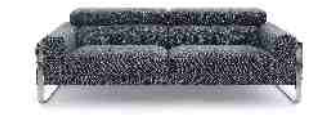

0880B SEC(3+CH)

0880B SEC(3+CH)

0880B SEC(3+CH)

0880A SEC(3+CH)

0880 SOFA

0880 SOFA

1seater: W.108×D.103×H.70/89cm
 2seater: W.168×D.103×H.70/89cm
 3seater: W.218×D.103×H.70/89cm
 SH: 43cm SD: 57cm

Sectional: W.296×D.233×H.70/89cm
 3seater: W.194×D.103×H.70/89cm
 Chaise: W.102×D.233×H.70/89cm
 SH: 43cm SD: 57cm

Sectional: W.299×D.165×H.70/89cm
 3seater: W.194×D.103×H.70/89cm
 Chaise: W.105×D.165×H.70/89cm
 SH: 43cm SD: 57cm

MODEL: #0766

0766 CHAIR

0766 LOVESEAT

0766 SOFA

0766 CHAIR

0766 SOFA

1seater: W.127×D.104×H.51/67/89cm
 2seater: W.188×D.104×H.51/67/89cm
 3seater: W.236×D.104×H.51/67/89cm
 SH: 43cm SD: 55cm

MODEL: #0730

0730 SEC(CH+2+C+3)

0730 SEC(3+C+2+CH)

0730 SEC(CH+2+C+3)

0730 SEC(3+C+2+CH)

0730 SEC(3+C+2+CH)

0730 SEC(3+C+2+CH)

Sectional: W.422×D.339×H.62/72cm
 Chaise: W.113×D.183×H.62/72cm
 2seater: W.166×D.113×H.72cm
 Corner: W.143×D.143×H.62cm
 3seater: W.196×D.113×H.62/72cm
 SH: 42cm SD: 58/128cm