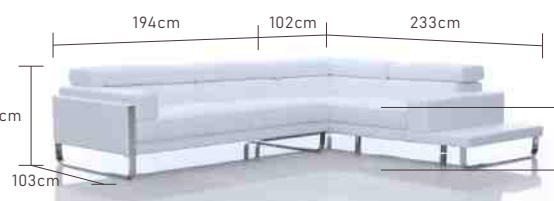

Sectional: W.308×D.240×H.76/95cm
 3seater: W.191×D.103×H.76/95cm
 Corner: W.117×D.117×H.76/95cm
 Chaise: W.117×D.123×H.76/95cm
 SH: 43cm SD: 57cm

MODEL: #0941

0941 SOFA

0941 SOFA

1seater: W.127×D.101×H.76cm
2seater: W.187×D.101×H.76cm
3seater: W.247×D.101×H.76cm
SH: 47cm SD: 63cm

MODEL: #0929

0929 CHAIR

0929 SOFA

0929 OTTOMAN

1seater: W.87×D.96×H.77/92cm×SH.44cm
 2seater: W.180×D.88×H.79cm×SH.45cm
 3seater: W.225×D.88×H.79cm×SH.45cm
 Ottoman: W.78×D.78×H.40cm
 SD: 54/55cm

MODEL: #0880/0880B

0880B SEC(3+CH)

0880B SEC(3+CH)

0880B SEC(3+CH)

0880A SEC(3+CH)

0880 SOFA

0880 SOFA

1seater: W.108×D.103×H.70/89cm
 2seater: W.168×D.103×H.70/89cm
 3seater: W.218×D.103×H.70/89cm
 SH: 43cm SD: 57cm

Sectional: W.296×D.233×H.70/89cm
 3seater: W.194×D.103×H.70/89cm
 Chaise: W.102×D.233×H.70/89cm
 SH: 43cm SD: 57cm

Sectional: W.299×D.165×H.70/89cm
 3seater: W.194×D.103×H.70/89cm
 Chaise: W.105×D.165×H.70/89cm
 SH: 43cm SD: 57cm

MODEL: #0766

0766 CHAIR

0766 LOVESEAT

0766 SOFA

0766 CHAIR

0766 SOFA

1seater: W.127×D.104×H.51/67/89cm
 2seater: W.188×D.104×H.51/67/89cm
 3seater: W.236×D.104×H.51/67/89cm
 SH: 43cm SD: 55cm