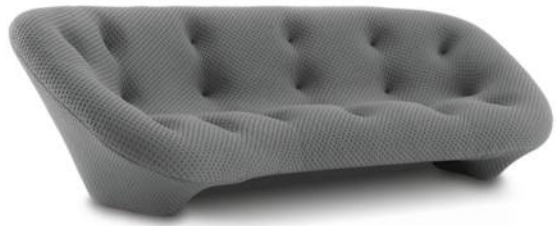

普拉多沙发  
 PRADO SOFA

应用场所: 酒店, 会所, 家用, 办公室  
 Using for: Hotel, office home

Item No.: DS-1713

Item size: 160\*100\*H87cm (3 seater)  
 218\*100\*H87cm (4 seater)

Get a cup of coffee with original taste, then you can enjoy your own comfort in the pure space.  
The clean flowers stand on the circular table silently, opening its own beauty.