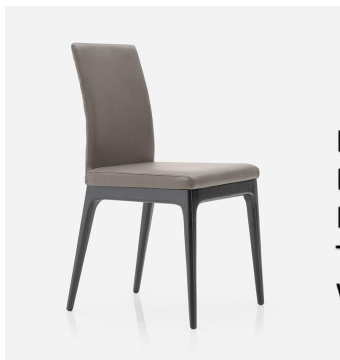

Item Code:C7814
DIMENSION:47*56*90 CM
MATERIAL:FABRIC,PURE/AR
TIFICIAL + ASH SOLID
WOOD BASE