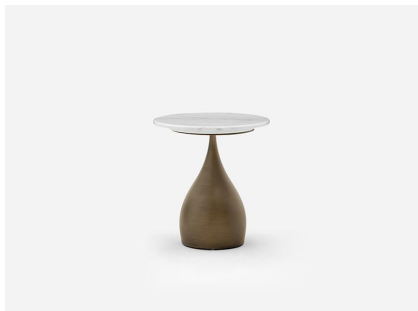

Item Code:ST206B
DIMENSION:Φ40*45 CM
MATERIAL:NATURE
MARBLE+CHROME ROSE GOLD